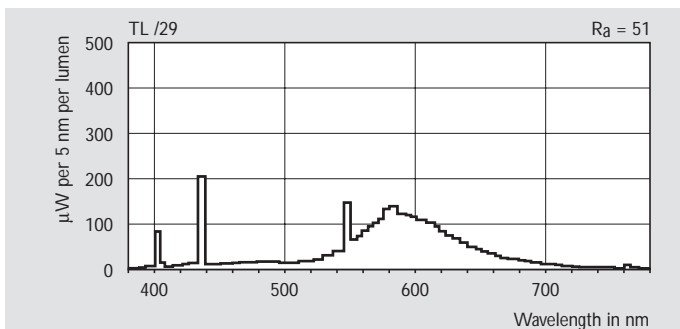

Commercial name	Type	Cap/base	Lamp voltage	Lamp current	Colour designation	Correlated colour temperature K	Lumen output lm	Average luminance cd/cm²	Nett weight g	EOC
			V	A						
/830										
MCFE Pro	MCFE 20W /830	G13	57	0.37	WARM WHITE	3000	1300	0.65	156	729538
MCFE Pro	MCFE 40W /830	G13	107	0.43	WARM WHITE	3000	3300	0.80	292	730152
MCFE Pro	MCFE 65-80W /830	G13	110	0.67	WARM WHITE	3000	5400	1.05	360	730749
MCFE Pro	MCFE 75-85W /830	G13	120	0.80	WARM WHITE	3000	7000	1.15	451	731302
MCFE Pro	MCFE 85W /830	G13	178	0.55	WARM WHITE	3000	7400	0.93	610	732088
MCFE Pro	MCFE 100W /830	G13	123	0.94	WARM WHITE	3000	9300	1.15	610	732224
MCFE Pro	MCFE 125W /830	G13	149	0.94	WARM WHITE	3000	10000	1.25	610	732583
/840										
MCFE Pro	MCFE 20W /840	G13	57	0.37	COOL WHITE	4000	1300	0.65	156	729569
MCFE Pro	MCFE 40W /840	G13	107	0.43	COOL WHITE	4000	3300	0.80	292	730183
MCFE Pro	MCFE 65-80W /840	G13	110	0.67	COOL WHITE	4000	5400	1.05	360	730770
MCFE Pro	MCFE 75-85W /840	G13	120	0.80	COOL WHITE	4000	7000	1.15	410	731333
MCFE Pro	MCFE 85W /840	G13	178	0.55	COOL WHITE	4000	7400	0.93	610	732118
MCFE Pro	MCFE 100W /840	G13	123	0.94	COOL WHITE	4000	9300	1.15	610	732255
MCFE Pro	MCFE 125W /840	G13	149	0.94	COOL WHITE	4000	10000	1.25	610	732644

Spectral power distributions