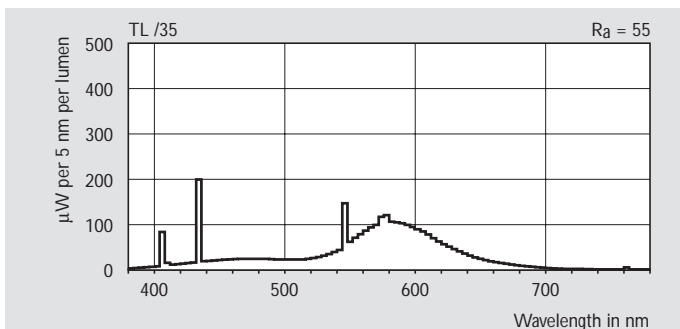

Commercial name	Type	Cap/base	Lamp voltage	Lamp current	Colour designation	Correlated colour temperature K	Lumen output lm	Average luminance cd/cm²	Nett weight g	EOC
			V	A						
/830										
MCFE Pro	MCFE 20W /830	G13	57	0.37	WARM WHITE	3000	1300	0.65	156	729538
MCFE Pro	MCFE 40W /830	G13	107	0.43	WARM WHITE	3000	3300	0.80	292	730152
MCFE Pro	MCFE 65-80W /830	G13	110	0.67	WARM WHITE	3000	5400	1.05	360	730749
MCFE Pro	MCFE 75-85W /830	G13	120	0.80	WARM WHITE	3000	7000	1.15	451	731302
MCFE Pro	MCFE 85W /830	G13	178	0.55	WARM WHITE	3000	7400	0.93	610	732088
MCFE Pro	MCFE 100W /830	G13	123	0.94	WARM WHITE	3000	9300	1.15	610	732224
MCFE Pro	MCFE 125W /830	G13	149	0.94	WARM WHITE	3000	10000	1.25	610	732583
/840										
MCFE Pro	MCFE 20W /840	G13	57	0.37	COOL WHITE	4000	1300	0.65	156	729569
MCFE Pro	MCFE 40W /840	G13	107	0.43	COOL WHITE	4000	3300	0.80	292	730183
MCFE Pro	MCFE 65-80W /840	G13	110	0.67	COOL WHITE	4000	5400	1.05	360	730770
MCFE Pro	MCFE 75-85W /840	G13	120	0.80	COOL WHITE	4000	7000	1.15	410	731333
MCFE Pro	MCFE 85W /840	G13	178	0.55	COOL WHITE	4000	7400	0.93	610	732118
MCFE Pro	MCFE 100W /840	G13	123	0.94	COOL WHITE	4000	9300	1.15	610	732255
MCFE Pro	MCFE 125W /840	G13	149	0.94	COOL WHITE	4000	10000	1.25	610	732644

Spectral power distributions