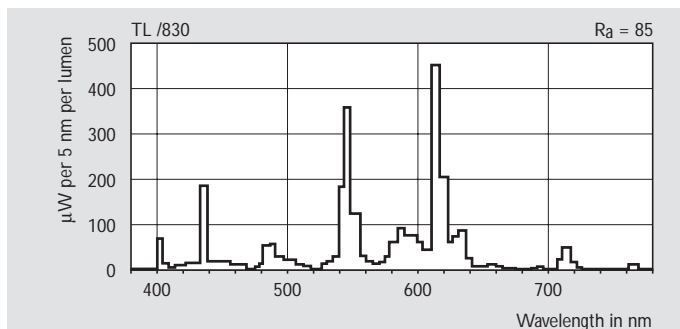

Commercial name	Type	Cap/base	Lamp voltage	Lamp current	Colour designation	Correlated colour temperature K	Lumen output lm	Average luminance cd/cm²	Nett weight g	EOC
			V	A						
/830										
MCFE Pro	MCFE 20W /830	G13	57	0.37	WARM WHITE	3000	1300	0.65	156	729538
MCFE Pro	MCFE 40W /830	G13	107	0.43	WARM WHITE	3000	3300	0.80	292	730152
MCFE Pro	MCFE 65-80W /830	G13	110	0.67	WARM WHITE	3000	5400	1.05	360	730749
MCFE Pro	MCFE 75-85W /830	G13	120	0.80	WARM WHITE	3000	7000	1.15	451	731302
MCFE Pro	MCFE 85W /830	G13	178	0.55	WARM WHITE	3000	7400	0.93	610	732088
MCFE Pro	MCFE 100W /830	G13	123	0.94	WARM WHITE	3000	9300	1.15	610	732224
MCFE Pro	MCFE 125W /830	G13	149	0.94	WARM WHITE	3000	10000	1.25	610	732583
/840										
MCFE Pro	MCFE 20W /840	G13	57	0.37	COOL WHITE	4000	1300	0.65	156	729569
MCFE Pro	MCFE 40W /840	G13	107	0.43	COOL WHITE	4000	3300	0.80	292	730183
MCFE Pro	MCFE 65-80W /840	G13	110	0.67	COOL WHITE	4000	5400	1.05	360	730770
MCFE Pro	MCFE 75-85W /840	G13	120	0.80	COOL WHITE	4000	7000	1.15	410	731333
MCFE Pro	MCFE 85W /840	G13	178	0.55	COOL WHITE	4000	7400	0.93	610	732118
MCFE Pro	MCFE 100W /840	G13	123	0.94	COOL WHITE	4000	9300	1.15	610	732255
MCFE Pro	MCFE 125W /840	G13	149	0.94	COOL WHITE	4000	10000	1.25	610	732644

Spectral power distributions