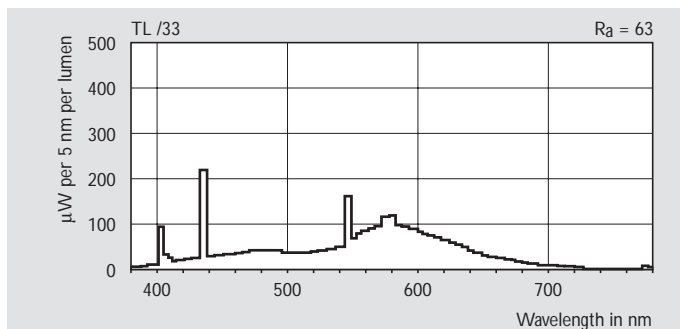

Commercial name	Type	Cap/base	Lamp voltage	Lamp current	Colour designation	Correlated colour temperature K	Lumen output lm	Average luminance cd/cm²	Nett weight g	EOC
			V	A						
/830										
MCFE Pro	MCFE 20W /830	G13	57	0.37	WARM WHITE	3000	1300	0.65	156	729538
MCFE Pro	MCFE 40W /830	G13	107	0.43	WARM WHITE	3000	3300	0.80	292	730152
MCFE Pro	MCFE 65-80W /830	G13	110	0.67	WARM WHITE	3000	5400	1.05	360	730749
MCFE Pro	MCFE 75-85W /830	G13	120	0.80	WARM WHITE	3000	7000	1.15	451	731302
MCFE Pro	MCFE 85W /830	G13	178	0.55	WARM WHITE	3000	7400	0.93	610	732088
MCFE Pro	MCFE 100W /830	G13	123	0.94	WARM WHITE	3000	9300	1.15	610	732224
MCFE Pro	MCFE 125W /830	G13	149	0.94	WARM WHITE	3000	10000	1.25	610	732583
/840										
MCFE Pro	MCFE 20W /840	G13	57	0.37	COOL WHITE	4000	1300	0.65	156	729569
MCFE Pro	MCFE 40W /840	G13	107	0.43	COOL WHITE	4000	3300	0.80	292	730183
MCFE Pro	MCFE 65-80W /840	G13	110	0.67	COOL WHITE	4000	5400	1.05	360	730770
MCFE Pro	MCFE 75-85W /840	G13	120	0.80	COOL WHITE	4000	7000	1.15	410	731333
MCFE Pro	MCFE 85W /840	G13	178	0.55	COOL WHITE	4000	7400	0.93	610	732118
MCFE Pro	MCFE 100W /840	G13	123	0.94	COOL WHITE	4000	9300	1.15	610	732255
MCFE Pro	MCFE 125W /840	G13	149	0.94	COOL WHITE	4000	10000	1.25	610	732644

Spectral power distributions