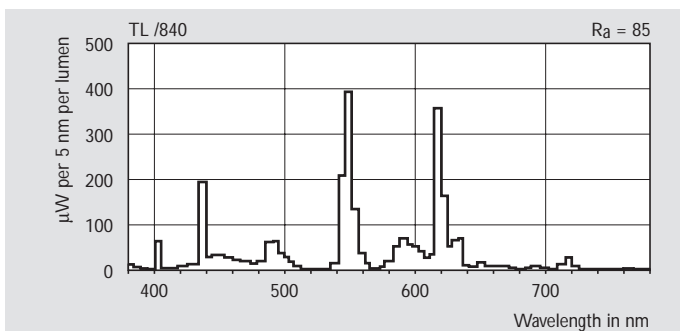

Commercial name	Type	Cap/base	Lamp voltage	Lamp current	Colour designation	Correlated colour temperature K	Lumen output lm	Average luminance cd/cm²	Nett weight g	EOC
			V	A						
/830										
MCFE Pro	MCFE 20W /830	G13	57	0.37	WARM WHITE	3000	1300	0.65	156	729538
MCFE Pro	MCFE 40W /830	G13	107	0.43	WARM WHITE	3000	3300	0.80	292	730152
MCFE Pro	MCFE 65-80W /830	G13	110	0.67	WARM WHITE	3000	5400	1.05	360	730749
MCFE Pro	MCFE 75-85W /830	G13	120	0.80	WARM WHITE	3000	7000	1.15	451	731302
MCFE Pro	MCFE 85W /830	G13	178	0.55	WARM WHITE	3000	7400	0.93	610	732088
MCFE Pro	MCFE 100W /830	G13	123	0.94	WARM WHITE	3000	9300	1.15	610	732224
MCFE Pro	MCFE 125W /830	G13	149	0.94	WARM WHITE	3000	10000	1.25	610	732583
/840										
MCFE Pro	MCFE 20W /840	G13	57	0.37	COOL WHITE	4000	1300	0.65	156	729569
MCFE Pro	MCFE 40W /840	G13	107	0.43	COOL WHITE	4000	3300	0.80	292	730183
MCFE Pro	MCFE 65-80W /840	G13	110	0.67	COOL WHITE	4000	5400	1.05	360	730770
MCFE Pro	MCFE 75-85W /840	G13	120	0.80	COOL WHITE	4000	7000	1.15	410	731333
MCFE Pro	MCFE 85W /840	G13	178	0.55	COOL WHITE	4000	7400	0.93	610	732118
MCFE Pro	MCFE 100W /840	G13	123	0.94	COOL WHITE	4000	9300	1.15	610	732255
MCFE Pro	MCFE 125W /840	G13	149	0.94	COOL WHITE	4000	10000	1.25	610	732644

Spectral power distributions